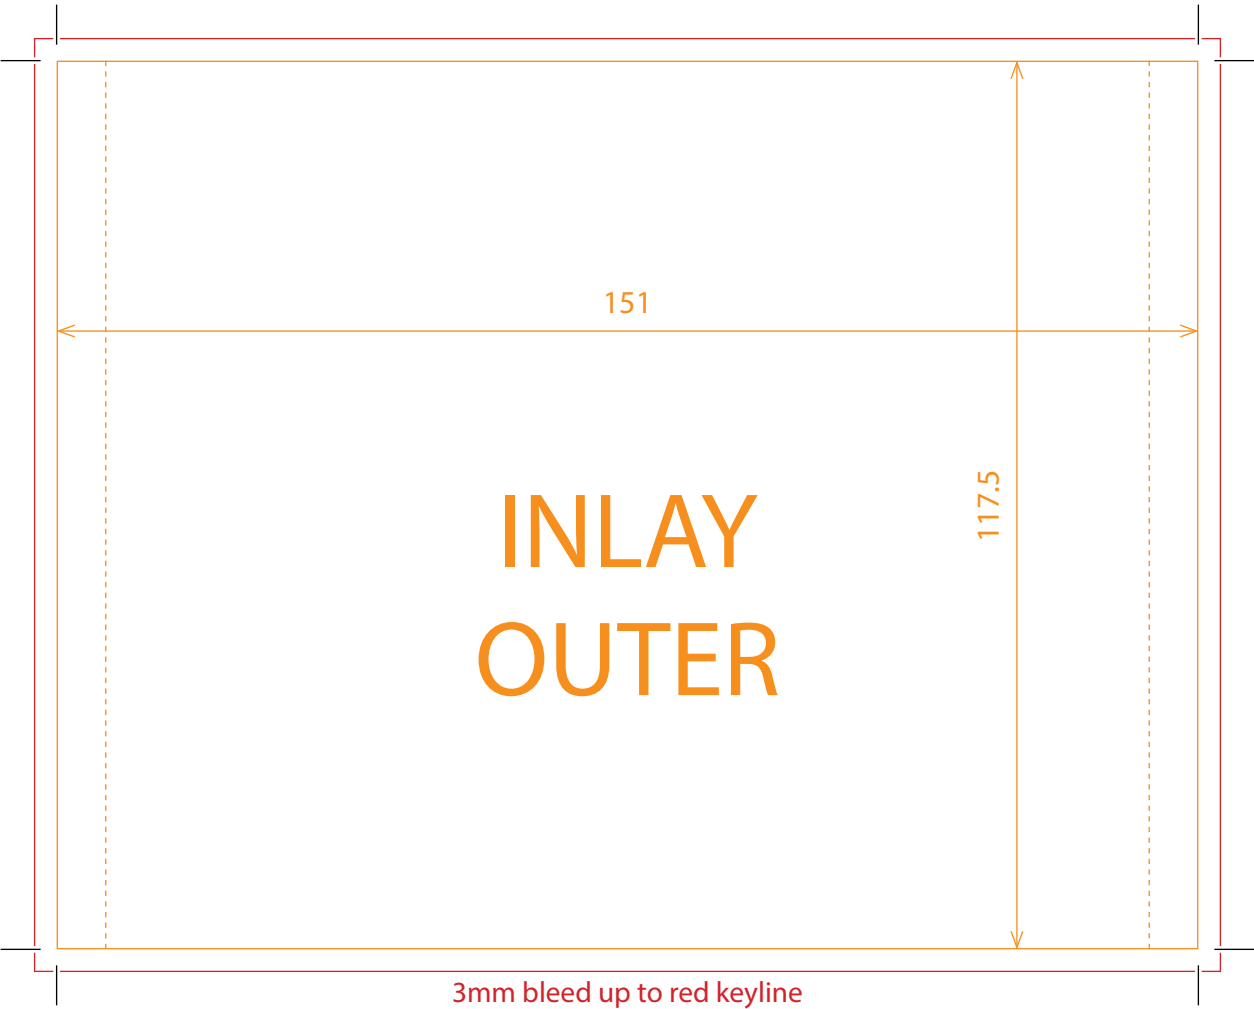

151

117.5

INLAY
INNER

3mm bleed up to red keyline

151

INLAY
OUTER

117.5

3mm bleed up to red keyline